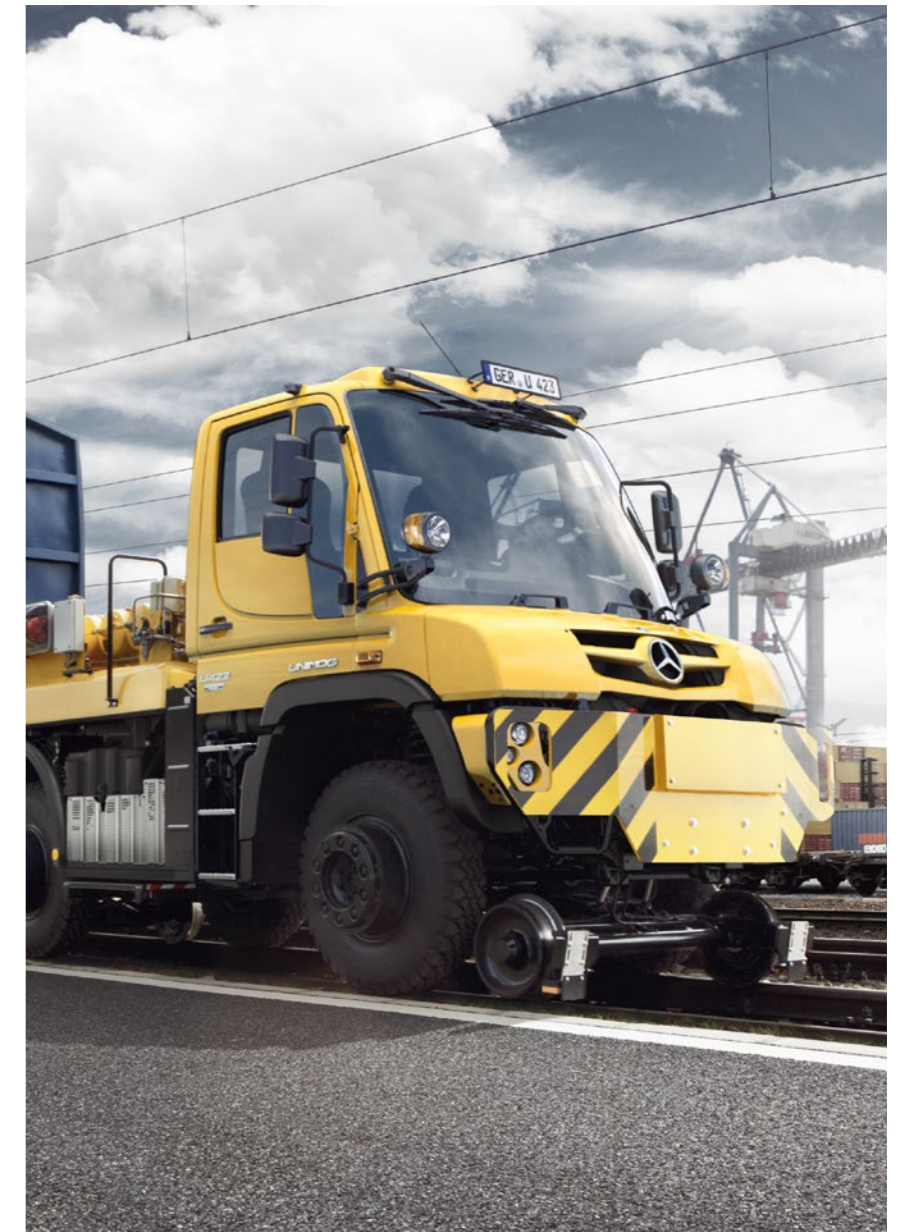

MODELLED AFTER AN IDOL.

1:87, Manufacturer: Busch

White B6 600 4132

1:87, Manufacturer: Busch

Red B6 600 4133

1:87, Manufacturer: Busch

White B6 600 4152